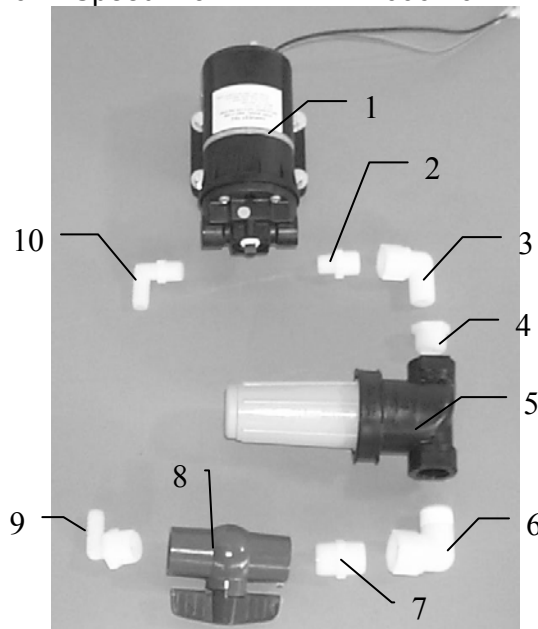

675 PARTS BREAKDOWN OF THE GAUGE, CONTROL BOX, & PUMP ASSEMBLY

<u>Ref</u>	<u>Description</u>	<u>Part #</u>	<u>Qty</u>
1	Pump lead		1
2	Control box complete	030-0457A	1
3	Control box u-bracket	001-2012E	1
4	Circuit breaker	006-2111	1
5	Control box knobs	008-0923	1
6	Gauge	002-2207Z	1
7	Straight fitting	003-A1412	1
8	Gauge holder bracket	001-6704	1
9	Elbow fitting	003-EL1412	1
10	Speed Dial	006-2022A	1

<u>Ref</u>	<u>Description</u>	<u>Part #</u>	<u>Qty</u>
1	Pump	007-4120S	1
2	Nipple fitting	003-M1238	1
3	Street elbow fitting	003-SE12	1
4	Reducing bushing fitting	003-RB3412	1
5	Filter bowl	002-4318	1
6	Street elbow fitting	003-SE34	1
7	Nipple fitting	003-M3434	1
8	Ball valve	002-2200	1
9	Elbow fitting	003-EL3412	1
10	Elbow fitting	003-EL3812	1