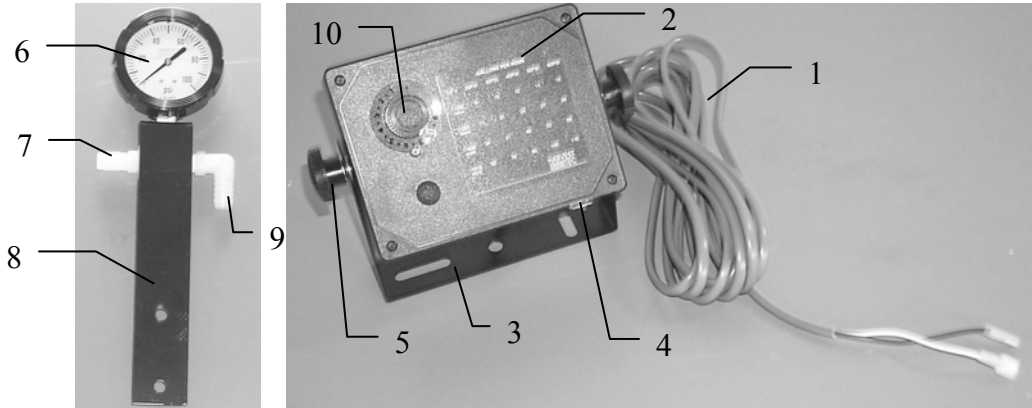

675 PARTS BREAKDOWN OF THE GAUGE, CONTROL BOX, & PUMP ASSEMBLY

<u>Ref</u>	<u>Description</u>	<u>Part #</u>	<u>Qty</u>
1	Pump lead		1
2	Control box complete	030-0457A	1
3	Control box u-bracket	001-2012E	1
4	Circuit breaker	006-2111	1
5	Control box knobs	008-0923	1
6	Gauge	002-2207Z	1
7	Straight fitting	003-A1412	1
8	Gauge holder bracket	001-6704	1
9	Elbow fitting	003-EL1412	1
10	Speed Dial	006-2022A	1

<u>Ref</u>	<u>Description</u>	<u>Part #</u>	<u>Qty</u>
1	Pump	007-4120S	1
2	Nipple fitting	003-M1238	1
3	Street elbow fitting	003-SE12	1
4	Reducing bushing fitting	003-RB3412	1
5	Filter bowl	002-4318	1
6	Street elbow fitting	003-SE34	1
7	Nipple fitting	003-M3434	1
8	Ball valve	002-2200	1
9	Elbow fitting	003-EL3412	1
10	Elbow fitting	003-EL3812	1