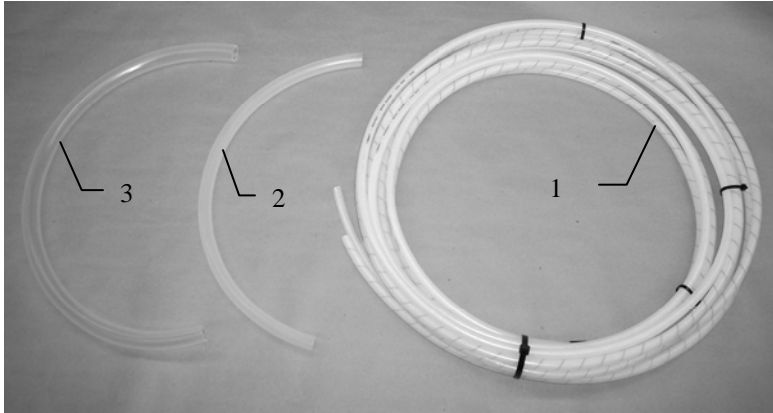

PARTS BREAKDOWN FOR HOSE AND DRAIN FILL LINE

<u>Ref</u>	<u>Description</u>	<u>Part#</u>	<u>Qty</u>	<u>Ref</u>	<u>Description</u>	<u>Part#</u>	<u>Qty</u>
1	Triple weld hose (from pumps to tips)	002-9016	35ft	7	Female Coupler	002-2204A	1
		002-9016B	35ft				
		002-9016G	35ft				
	Three hose assembly	030-9016LS	1	8	Male Coupler	002-2205G	1
2	1/2" Hose (tank to filter)	002-9001	6ft	9	Valve Holder	001-6702H	1
3	3/4" Hose (tank to drain/fill valve)	002-9002	5ft	10	Ball valve	002-2200	1
4	Straight Fitting	003-A3434	1	11	Jiffy Clip	008-9010	3
5	Elbow	003-EL3434	1				
6	Hose Clamps	003-9004	2				