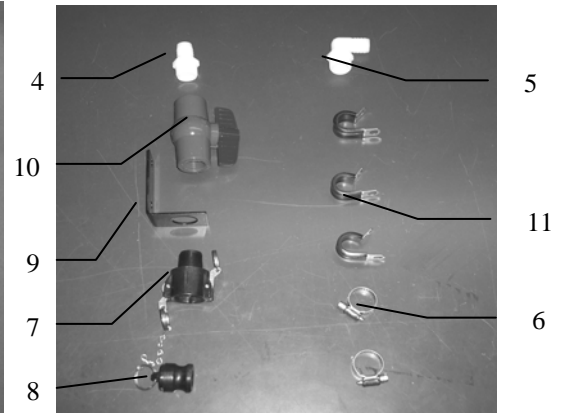

PARTS BREAKDOWN FOR HOSE AND DRAIN FILL LINE

<u>Ref</u>	<u>Description</u>	<u>Part#</u>	<u>Qty</u>	<u>Ref</u>	<u>Description</u>	<u>Part#</u>	<u>Qty</u>
1	Triple weld hose (from pumps to tips)	002-9016	35ft	7	Female Coupler	002-2204A	1
		002-9016B	35ft				
		002-9016G	35ft				
	Three hose assembly	030-9016LS	1	8	Male Coupler	002-2205G	1
2	1/2" Hose (tank to filter)	002-9001	6ft	9	Valve Holder	001-6702H	1
3	3/4" Hose (tank to drain/fill valve)	002-9002	5ft	10	Ball valve	002-2200	1
4	Straight Fitting	003-A3434	1	11	Jiffy Clip	008-9010	3
5	Elbow	003-EL3434	1				
6	Hose Clamps	003-9004	2				