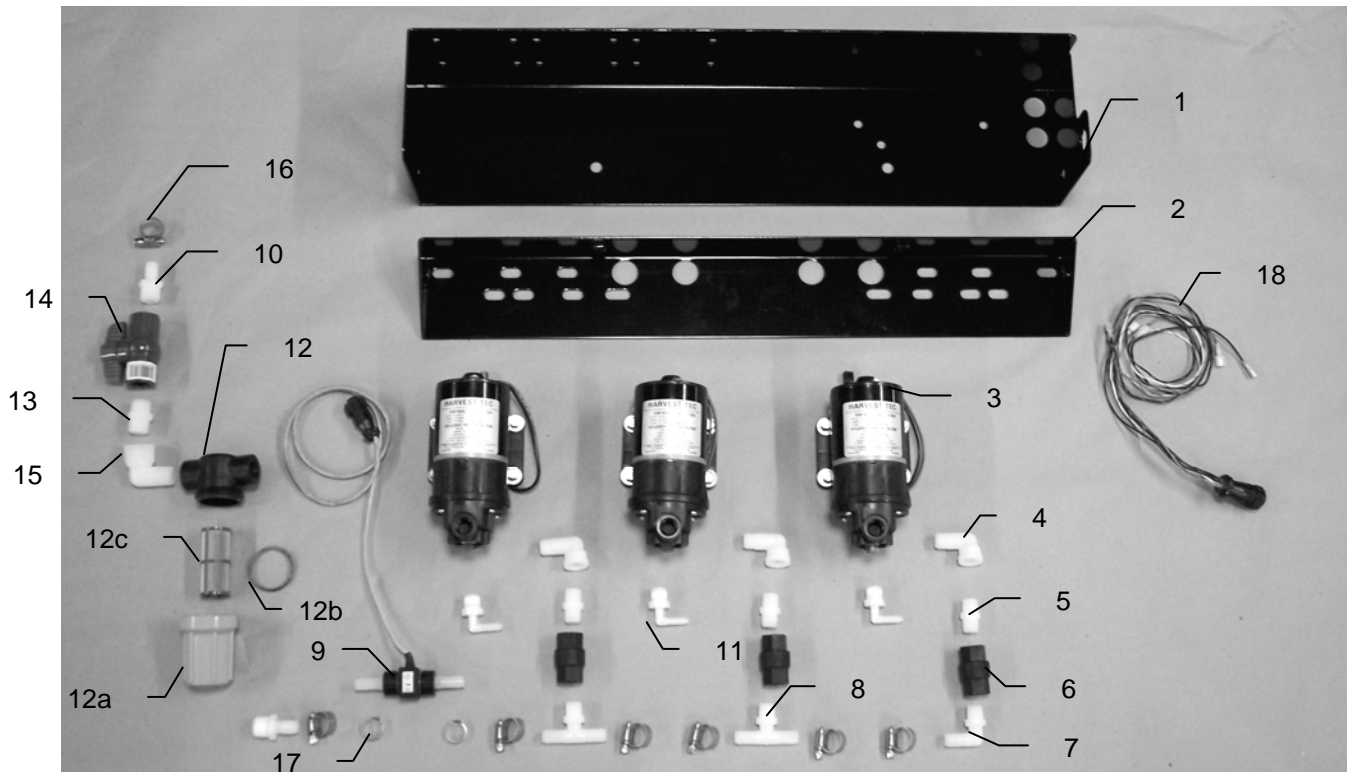

PARTS BREAKDOWN FOR PUMP PLATE

<u>Ref#</u>	<u>Description</u>	<u>Part#</u>	<u>Qty</u>
1	Pump plate	001-4646D	1
2	Mounting Bracket	001-4646C	1
3	Pump	007-4120H	3
4	Street elbow fitting	003-SE38	3
5	Nipple fitting	003-M3838	3
6	Check valve	002-4566F	3
7	Elbow fitting	003-EL3812	1
8	Tee fitting	003-T3812HB	2
9	Flow meter assembly	006-4725A	1
10	Straight fitting	003-A1212	2
11	Elbow fitting	003-JEL1238	3
12	Filter bowl assembly	002-4315	1
12a	Filter bowl only	002-4315F	1
12b	Filter bowl gasket	002-4315D	1
12c	Filter bowl screen	002-4315B	1
13	Nipple fitting	003-M1212	1
14	Ball valve	002-2212	1
15	Street elbow fitting	003-SE12	1
16	Hose clamp	003-9003	7
17	Hose clamp (Flow Meter)	003-9005	2
18	Pump Cable	006-4660Z	1
NP	Elbow	003-EL1212	1
NP	Pump rebuild kit (1 per pump)	007-4581	1
NP	Not Pictured		