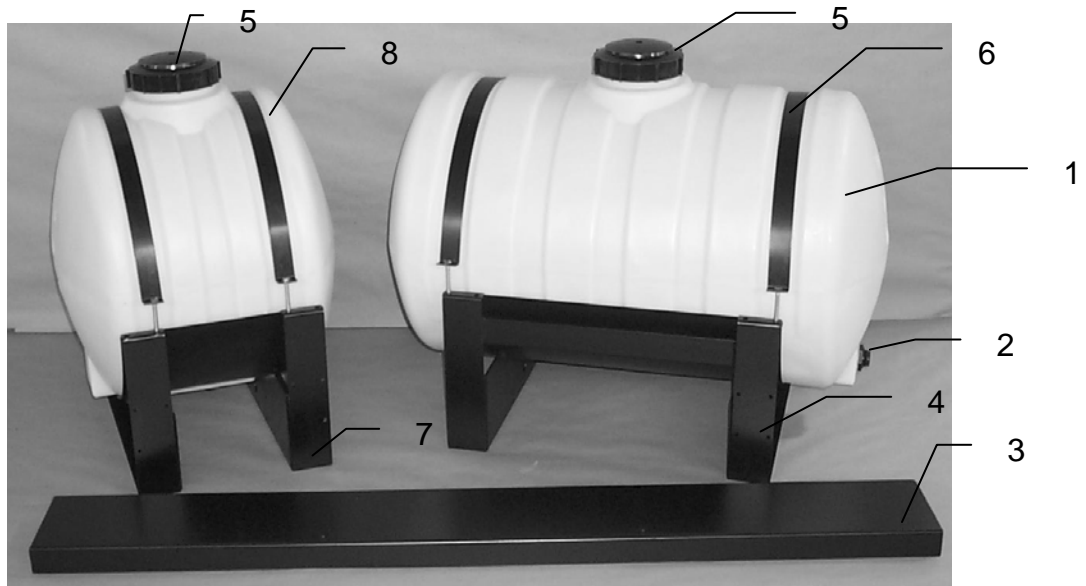

PARTS BREAKDOWN FOR THE TANK AND SADDLE

| <u>Ref #</u> | <u>Description</u> | <u>Part #</u> | <u>Qty</u> |
|--------------|-----------------------|---------------|------------|
| 1 | 55 Gallon tank | 005-9203 | 1 |
| 2 | Tank fitting | 005-9100 | 1 |
| 3 | Cross support bracket | 001-4445B | 1 |
| 4 | 55 Gallon saddle | 001-4445A | 1 |
| 5 | Tank lid | 005-9022C | 1 |
| | Tank lid gasket | 005-9022CG | 1 |
| 6 | Tank strap | 001-4402 | 1 |
| 7 | 25 Gallon saddle | 001-4442 | 1 |
| 8 | 25 Gallon tank | 005-9022 | 1 |

PARTS BREAKDOWN FOR DRAIN FILL KIT

| <u>Ref #</u> | <u>Description</u> | <u>Part #</u> | <u>Qty</u> | <u>Ref #</u> | <u>Description</u> | <u>Part #</u> | <u>Qty</u> |
|--------------|--------------------|---------------|------------|--------------|--------------------|---------------|------------|
| 1 | Straight Fitting | 003-A3434 | 1 | 5 | Male Coupler | 002-2205G | 1 |
| 2 | Elbow | 003-EL3434 | 1 | 6 | Valve Holder | 001-6702H | 1 |
| 3 | Hose Clamps | 003-9004 | 2 | 7 | Ball valve | 002-2200 | 1 |
| 4 | Female Coupler | 002-2204A | 1 | 8 | Jiffy Clip | 008-9010 | 3 |