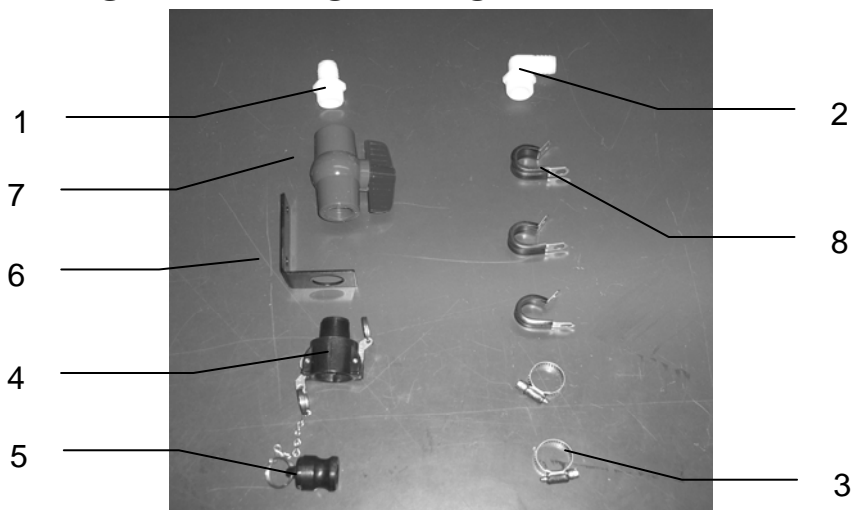

PARTS BREAKDOWN FOR THE TANK AND SADDLE

| <u>Ref #</u> | <u>Description</u> | <u>Part #</u> | <u>Qty</u> |
|--------------|-----------------------|---------------|------------|
| 1 | 55 Gallon tank | 005-9203 | 1 |
| 2 | Tank fitting | 005-9100 | 1 |
| 3 | Cross support bracket | 001-4445B | 1 |
| 4 | 55 Gallon saddle | 001-4445A | 1 |
| 5 | Tank lid | 005-9022C | 1 |
| | Tank lid gasket | 005-9022CG | 1 |
| 6 | Tank strap | 001-4402 | 1 |
| 7 | 25 Gallon saddle | 001-4442 | 1 |
| 8 | 25 Gallon tank | 005-9022 | 1 |

PARTS BREAKDOWN FOR DRAIN FILL KIT

| <u>Ref #</u> | <u>Description</u> | <u>Part #</u> | <u>Qty</u> | <u>Ref #</u> | <u>Description</u> | <u>Part #</u> | <u>Qty</u> |
|--------------|--------------------|---------------|------------|--------------|--------------------|---------------|------------|
| 1 | Straight Fitting | 003-A3434 | 1 | 5 | Male Coupler | 002-2205G | 1 |
| 2 | Elbow | 003-EL3434 | 1 | 6 | Valve Holder | 001-6702H | 1 |
| 3 | Hose Clamps | 003-9004 | 2 | 7 | Ball valve | 002-2200 | 1 |
| 4 | Female Coupler | 002-2204A | 1 | 8 | Jiffy Clip | 008-9010 | 3 |