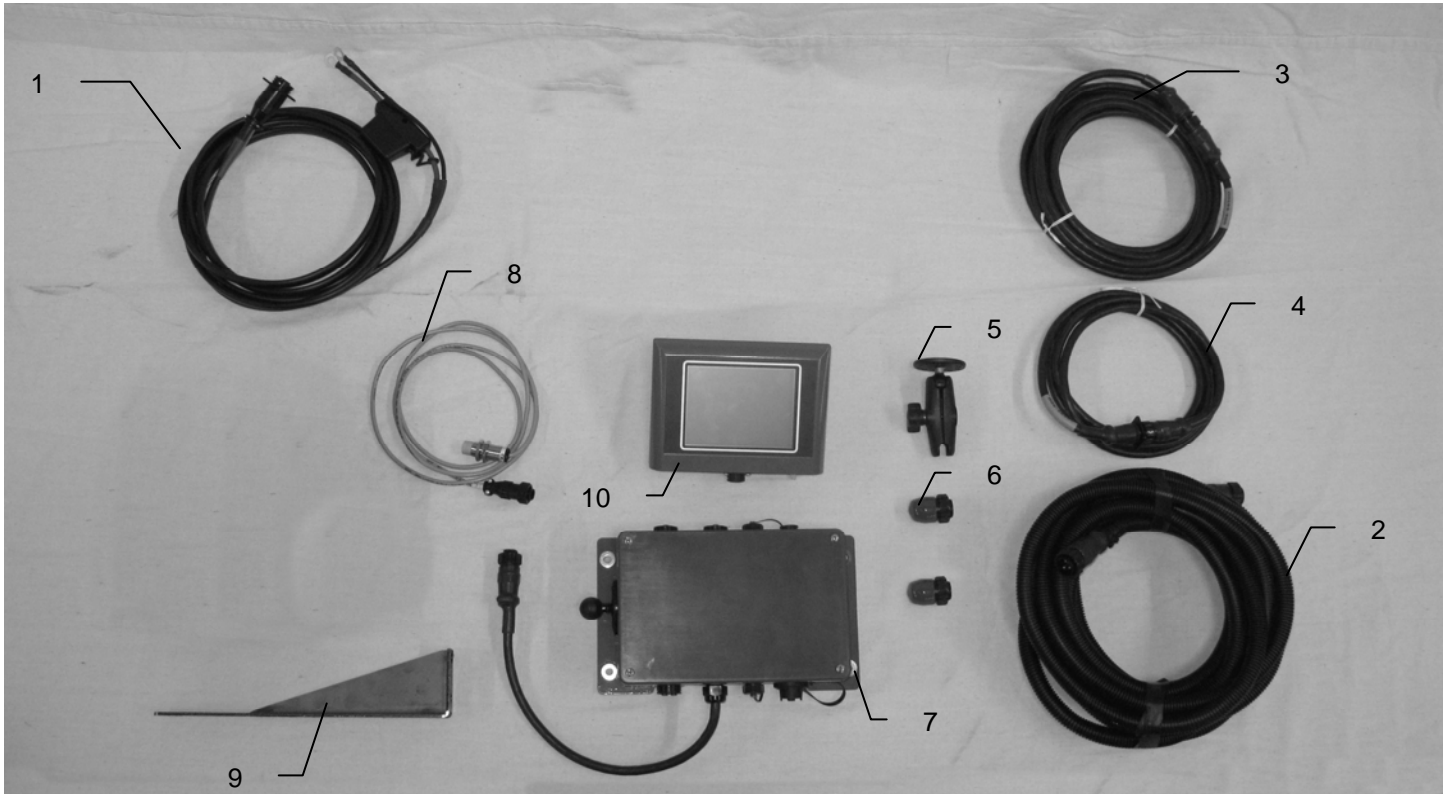

# PARTS BREAKDOWN FOR CONTROL BOXES AND WIRING HARNESES

| <u>Ref</u> | <u>Description</u>              | <u>Part#</u>  | <u>Qty</u> |
|------------|---------------------------------|---------------|------------|
| 1          | Power lead tractor              | 006-5650A     | 1          |
| 2          | Power lead baler                | 006-5650B     | 1          |
| 3          | Communication harness (baler)   | 006-5650D     | 1          |
| 4          | Communication harness (tractor) | 006-5650C     | 1          |
| 5          | Ram mount                       | 001-2012H     | 1          |
| 6          | Terminating resistor            | 006-5650Z     | 2          |
| 7          | Precision information processor | 006-5671LS    | 1          |
| 8          | End of bale sensor              | 006-7400      | 1          |
| 9          | End of bale sensor bracket      | 001-4648      | 1          |
| 10         | Display                         | 006-5670      | 1          |
| NP         | Dust cap                        | 006-5650PLUGS | 1          |