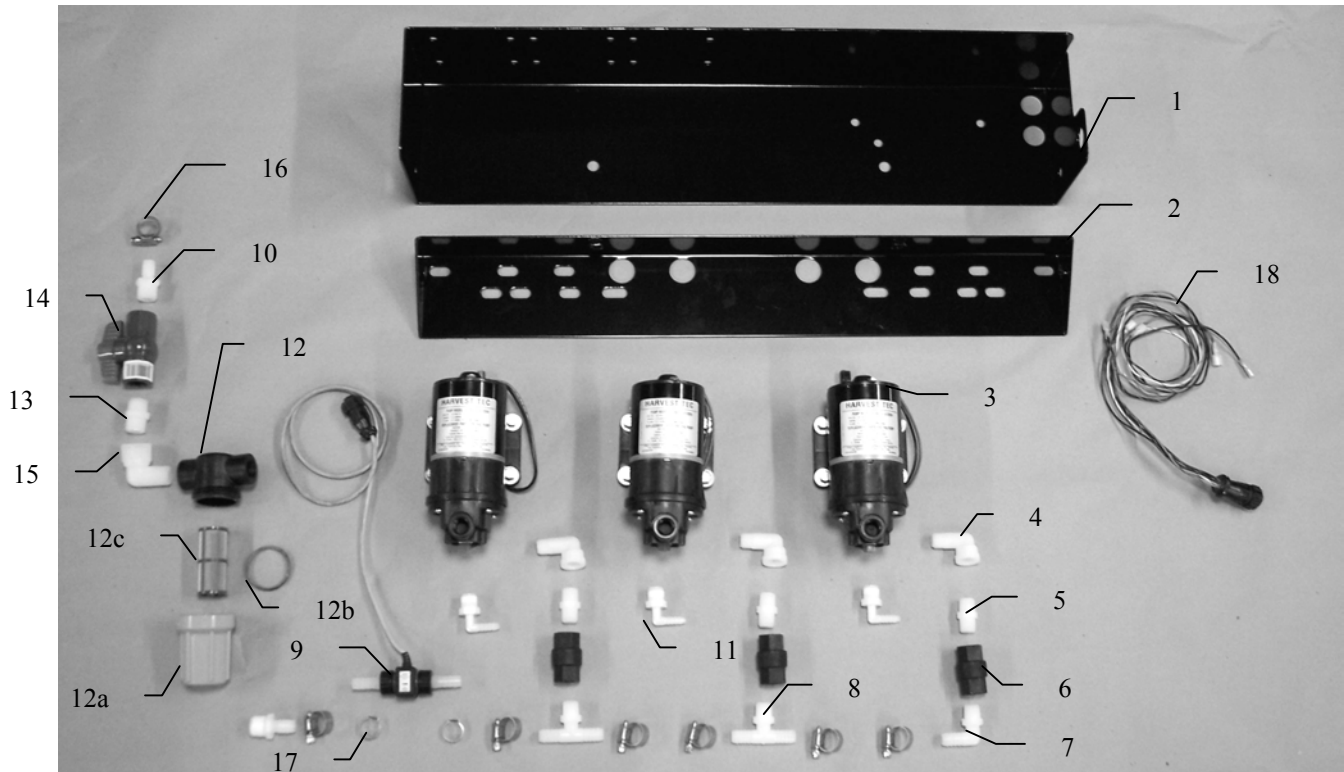

# PARTS BREAKDOWN FOR PUMP PLATE

<u>Ref#</u>	<u>Description</u>	<u>Part#</u>	<u>Qty</u>
1	Pump plate	001-4646D	1
2	Mounting Bracket	001-4646C	1
3	Pump	007-4120H	3
4	Street elbow fitting	003-SE38	3
5	Nipple fitting	003-M3838	3
6	Check valve	002-4566F	3
7	Elbow fitting	003-EL3812	1
8	Tee fitting	003-T3812HB	2
9	Flow meter assembly	006-4725A	1
10	Straight fitting	003-A1212	2
11	Elbow fitting	003-EL3814	3
12	Filter bowl assembly	002-4315	1
12a	Filter bowl only	002-4315F	1
12b	Filter bowl gasket	002-4315D	1
12c	Filter bowl screen	002-4315B	1
13	Nipple fitting	003-M1212	1
14	Ball valve	002-2212	1
15	Street elbow fitting	003-SE12	1
16	Hose clamp	003-9003	7
17	Hose clamp (Flow Meter)	003-9005	2
18	Pump Cable	006-4660Z	1
NP	Pump rebuild kit (1 per pump)	007-4581	1
NP	Not Pictured		