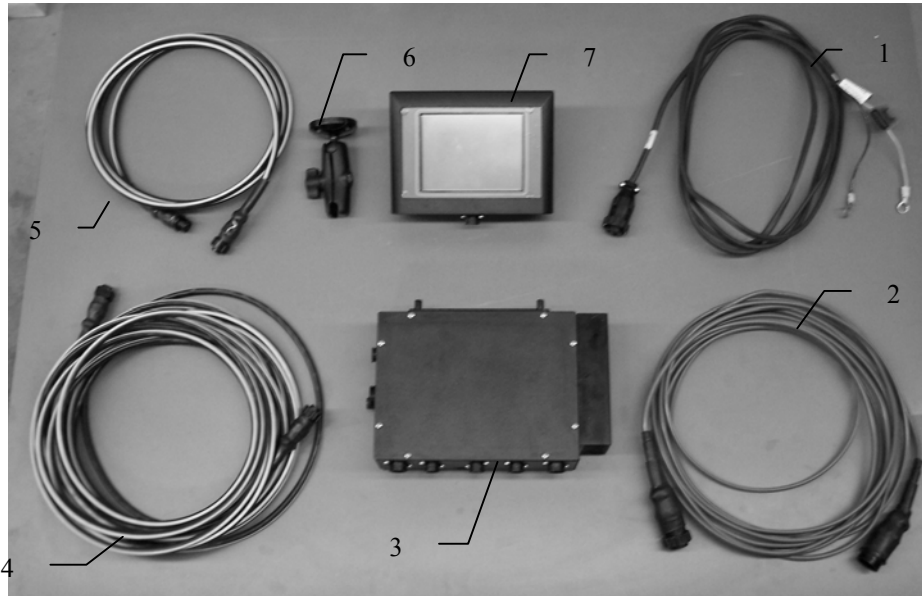

PARTS BREAKDOWN FOR CONTROL BOX AND WIRING HARNESSSES AND HOSES

<u>Ref</u>	<u>Description</u>	<u>Part#</u>
1	Power lead tractor	006-4640A
2	Power lead baler	006-4660K
3	Baler mounted processor	006-4671LS
4	Communication harness (baler)	006-4660L
5	Communication harness (tractor)	006-4660N
6	Ram mount	001-2012H
7	465 Terminal	006-4670

<u>Ref</u>	<u>Description</u>	<u>Part#</u>	<u>Qty</u>	<u>Ref</u>	<u>Description</u>	<u>Part#</u>	<u>Qty</u>
1	Triple weld hose (from pumps to tips)	002-9016	35ft	7	Female Coupler	002-2204A	1
		002-9016B	35ft				
		002-9016G	35ft				
	Three hose assembly	030-9016LS	1	8	Male Coupler	002-2205G	1
2	1/2" Hose (tank to filter)	002-9001	6ft	9	Valve Holder	001-6702H	1
3	3/4" Hose (tank to drain/fill valve)	002-9002	5ft	10	Ball valve	002-2200	1
4	Straight Fitting	003-A3434	1	11	Jiffy Clip	008-9010	3
5	Elbow	003-EL3434	1				
6	Hose Clamps	003-9004	2				