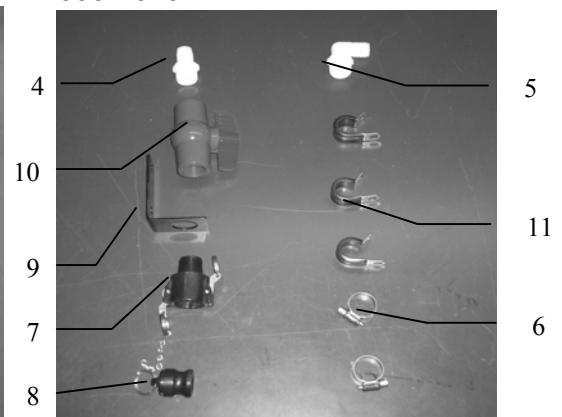

PARTS BREAKDOWN FOR CONTROL BOX AND WIRING HARNESSSES AND HOSES

<u>Ref</u>	<u>Description</u>	<u>Part#</u>
1	Power lead tractor	006-4640A
2	Power lead baler	006-4660K
3	Baler mounted processor	006-4671LS
4	Communication harness (baler)	006-4660L
5	Communication harness (tractor)	006-4660N
6	Ram mount	001-2012H
7	465 Terminal	006-4670

<u>Ref</u>	<u>Description</u>	<u>Part#</u>	<u>Qty</u>	<u>Ref</u>	<u>Description</u>	<u>Part#</u>	<u>Qty</u>
1	Triple weld hose (from pumps to tips)	002-9016	35ft	7	Female Coupler	002-2204A	1
		002-9016B	35ft				
		002-9016G	35ft				
	Three hose assembly	030-9016LS	1	8	Male Coupler	002-2205G	1
2	1/2" Hose (tank to filter)	002-9001	6ft	9	Valve Holder	001-6702H	1
3	3/4" Hose (tank to drain/fill valve)	002-9002	5ft	10	Ball valve	002-2200	1
4	Straight Fitting	003-A3434	1	11	Jiffy Clip	008-9010	3
5	Elbow	003-EL3434	1				
6	Hose Clamps	003-9004	2				