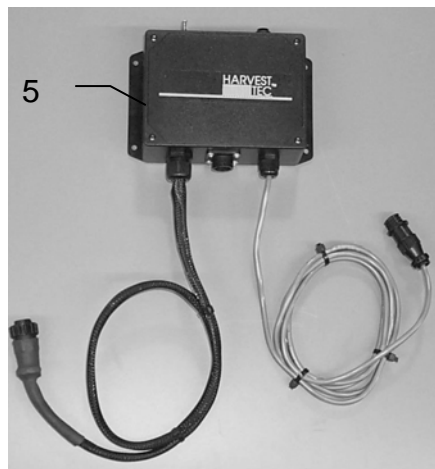

# MODEL 474 HAY INDICATOR

<u>Ref</u>	<u>Description</u>	<u>Part #</u>
1	Trash plate	001-5105S
2	Hay indicator bracket	001-5105E
3	Sensor receiver (red)	006-7502R
4	Sensor emitter (green)	006-7502E
5	474C control box for 454 control	030-4727
6	474D control box for standard electronic applicators (441, 461, 491 and 675) made in 2003 and before	030-4728
7	Extension wire	006-7500A
8	Hay indicator harness	006-7502H
9	Hay diverter (NH and Case IH SBX only)	001-5105F
	Hay indicator complete	006-7502