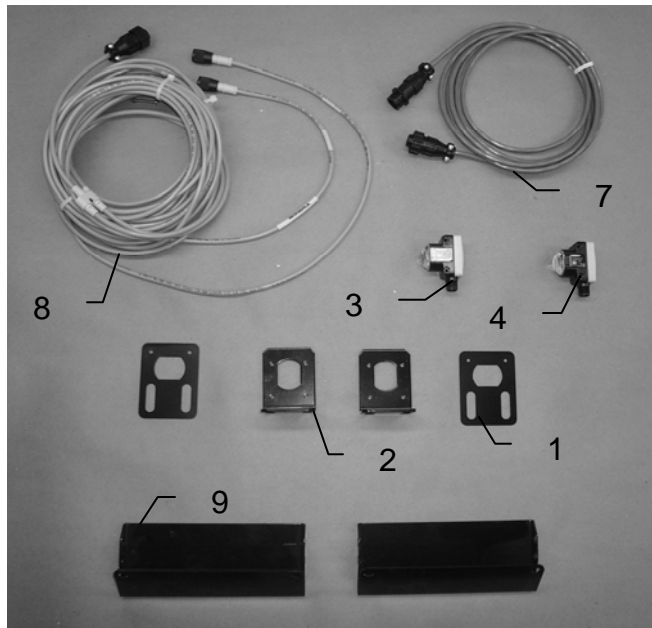

# MODEL 474 HAY INDICATOR

<u>Ref</u>	<u>Description</u>	<u>Part #</u>
1	Trash plate	001-5105S
2	Hay indicator bracket	001-5105E
3	Sensor receiver (red)	006-7502R
4	Sensor emitter (green)	006-7502E
5	474C control box for 454 control	030-4727
6	474D control box for standard electronic applicators (441, 461, 491 and 675) made in 2003 and before	030-4728
7	Extension wire	006-7500A
8	Hay indicator harness	006-7502H
9	Hay diverter (NH and Case IH SBX only)	001-5105F
	Hay indicator complete	006-7502