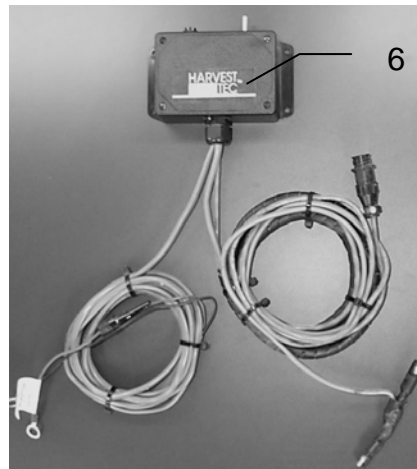

# MODEL 474 HAY INDICATOR

<u>Ref</u>	<u>Description</u>	<u>Part #</u>
1	Trash plate	001-5105S
2	Hay indicator bracket	001-5105E
3	Sensor receiver (red)	006-7502R
4	Sensor emitter (green)	006-7502E
5	474C control box for 454 control	030-4727
6	474D control box for standard electronic applicators (441, 461, 491 and 675) made in 2003 and before	030-4728
7	Extension wire	006-7500A
8	Hay indicator harness	006-7502H
9	Hay diverter (NH and Case IH SBX only)	001-5105F
	Hay indicator complete	006-7502