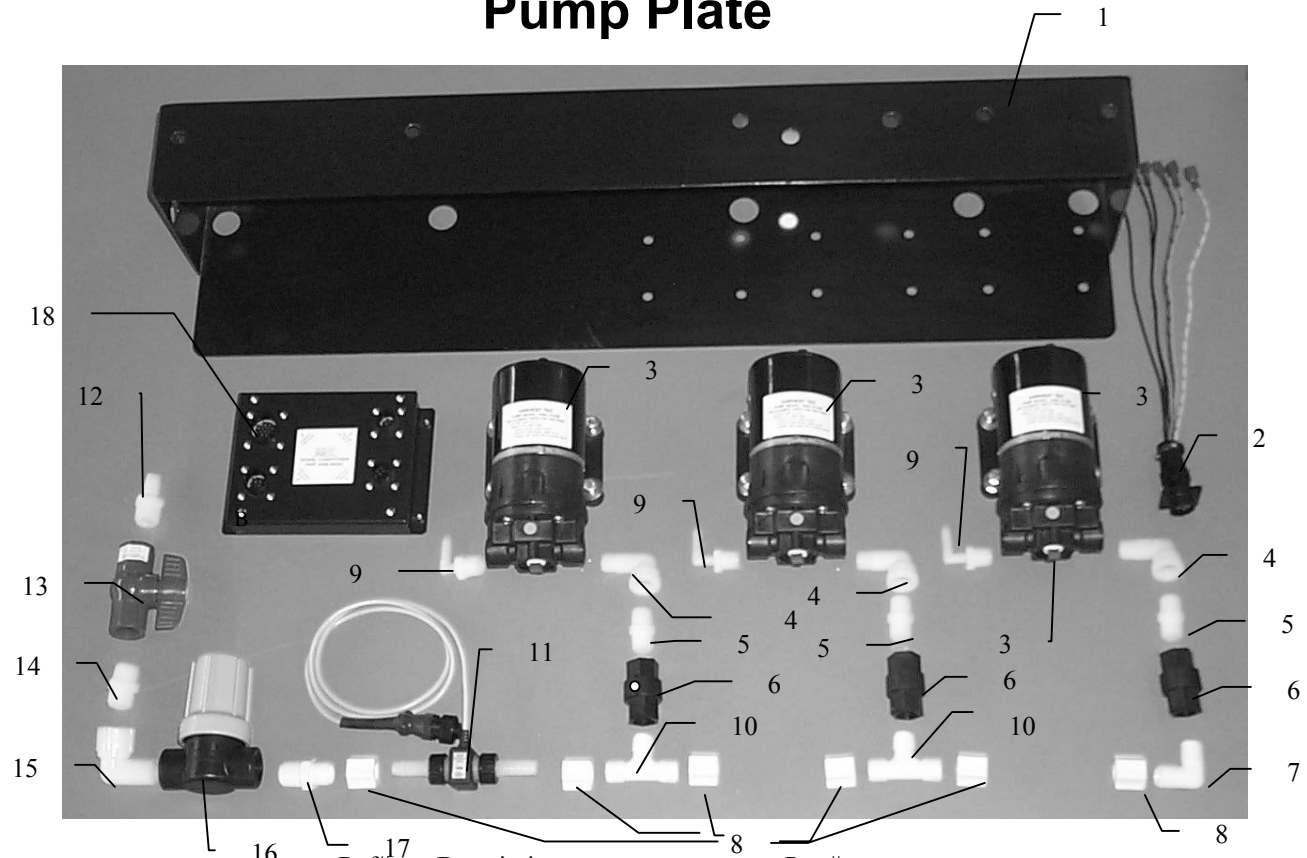

Parts Breakdown for Pump Plate

<u>Ref#</u>	<u>Description</u>	<u>Part#</u>
1.	Pump plate	001-4642
2.	Plug lead	006-4640F
3.	Pump	007-4120S
4.	Street elbow fitting	003-SE38
5.	Nipple fitting	003-M3838
6.	Check valve	002-4566F
7.	Jaco elbow fitting	003-JEL1238
8.	Jaco nut fitting	003-JN12
9.	Elbow fitting	003-EL3814
10.	Jaco tee fitting	003-JT3838T
11.	Flow meter assembly	006-4725A
12.	Straight fitting	003-A1212
13.	Ball valve	002-2212
14.	Nipple fitting	003-M1212
15.	Street elbow fitting	003-SE12
16.	Filter bowl (100 mesh filter)	002-4315
17.	Straight jaco fitting	003-JA1212
18.	Signal conditioner	006-4650C