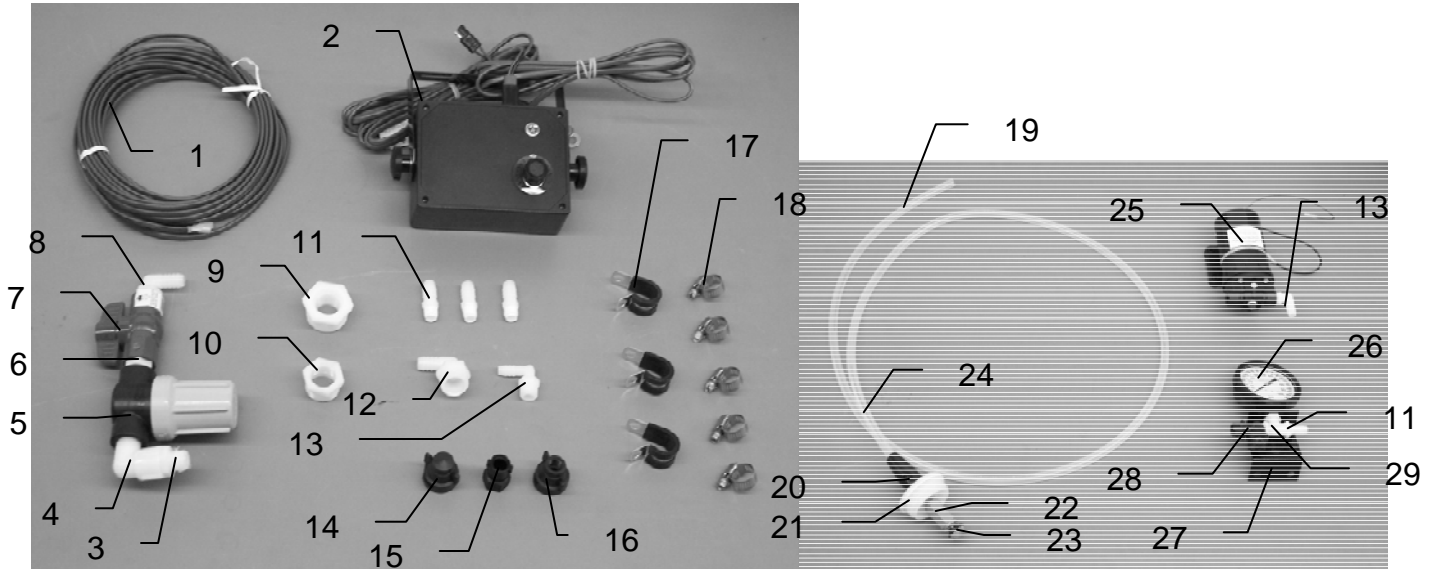

# MODEL 459 UNIVERSAL PUMPING KIT

<u>Ref</u>	<u>Description</u>	<u>Part#</u>	<u>Qty</u>	<u>Ref</u>	<u>Description</u>	<u>Part#</u>	<u>Qty</u>
1	Pump lead	006-4575	1	17	Jiffy clip	008-9010	3
2	Control box**	030-0457	1	18	Hose clamp	003-9003	5
3	Nipple fitting	003-M1238	1	19	Intake assembly	030-4500E	1
4	Street elbow	003-SE12	1	20	Nipple fitting	003-M3434	1
5	Filter bowl assembly	002-4315	1	21	Bung cap	003-4532A	1
6	Nipple fitting	003-M1212	1	22	Check valve	002-4566	1
7	Ball valve	002-2212	1	23	Suction screen	002-4565	1
8	Elbow fitting	003-EL1212	1	24	3/8" Hose	002-9003	7
9	Reducing bushing	003-RB11434	1	25	Pump	007-4120S	1
10	Reducing bushing	003-RB10034	1	26	Gauge	002-2208Z	1
11	Straight fitting	003-A1412	4	27	Gauge bracket	001-4717	1
12	Elbow fitting	003-EL3412	1	28	Check valve	004-1207V	1
13	Elbow fitting	003-EL3812	1	29	Tee	003-TT14	1
14	Shut-off cap	004-1207F	1	NP	Straight fitting (pump)	003-A3838	1
15	Quick connect	004-1207G	1	NP	1/2" Hose	002-9001	35ft
16	Female disconnect	004-1207H	2	NP	Not Pictured		