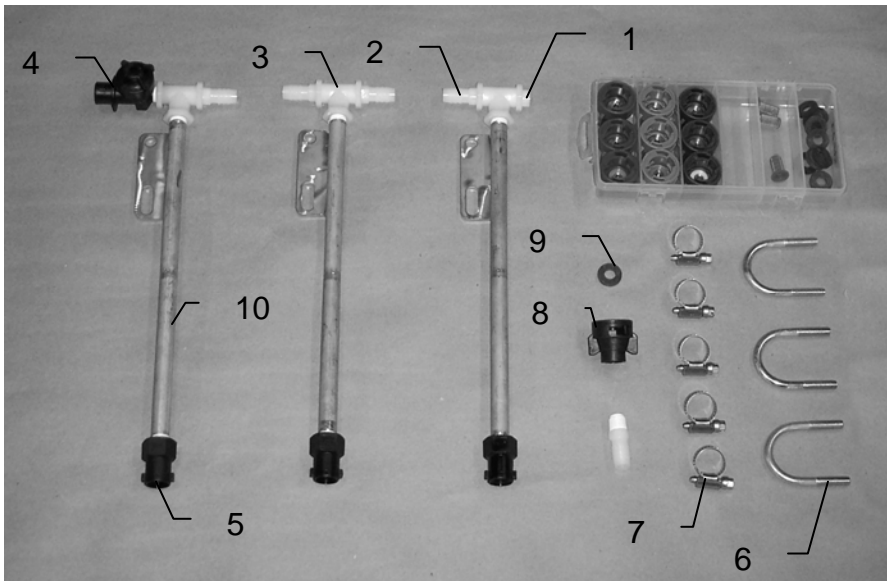

MODEL 4517 INSTALLATION KIT FOR JOHN DEERE SERIES 8 ROUND BALERS

<u>Ref</u>	<u>Description</u>	<u>Part#</u>	<u>Qty</u>	<u>Description</u>	<u>Part#</u>	<u>Qty</u>
1	Plug	003-F14	1	Tip Kit (Complete)	030-9002	1
2	Straight fitting	003-A1412	5	Tip Kit Includes:		
3	Tee	003-TT14	3	Plastic Box	008-9000	1
4	Check valve	004-1207V	1	Red Cap	004-1207B	3
5	Female coupler	004-1207G	3	Outside Tip (Red Set)	004-650050-SS	2
6	U bolt	001-4714UBS	3	Inside Tip (Red Set)	004-XR11001VS	1
7	Hose clamp	003-9002	5	Green Cap	004-1207A	3
8	Female disconnect	004-1207H	1	Outside Tip (Green Set)	004-6501-SS	2
9	Washer	004-1207W	1	Inside Tip (Green Set)	004-XR110015VS	1
10	Nozzle tube	001-4714	3	Blue Cap	004-1207C	3
11	Saddle leg	001-4703B	2	Outside Tip (Blue Set)	004-6502-SS	2
12	Left mtg bracket	001-4703DL	1	Inside Tip (Blue Set)	004-XR11002VS	1
13	Right mtg bracket	001-4703DR	1	Washer	004-1207W	9
14	Nozzle holder	001-4703R	1	Tip Strainer	004-1203-100	3