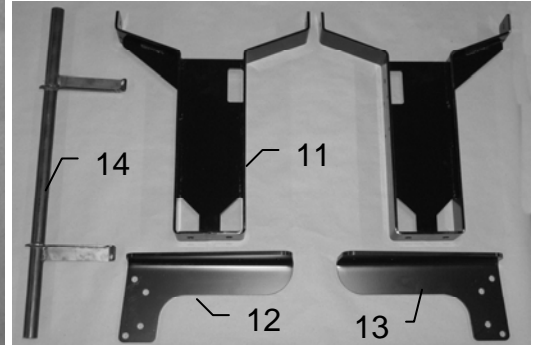

MODEL 4517 INSTALLATION KIT FOR JOHN DEERE SERIES 8 ROUND BALERS

<u>Ref</u>	<u>Description</u>	<u>Part#</u>	<u>Qty</u>	<u>Description</u>	<u>Part#</u>	<u>Qty</u>
1	Plug	003-F14	1	Tip Kit (Complete)	030-9002	1
2	Straight fitting	003-A1412	5	Tip Kit Includes:		
3	Tee	003-TT14	3	Plastic Box	008-9000	1
4	Check valve	004-1207V	1	Red Cap	004-1207B	3
5	Female coupler	004-1207G	3	Outside Tip (Red Set)	004-650050-SS	2
6	U bolt	001-4714UBS	3	Inside Tip (Red Set)	004-XR11001VS	1
7	Hose clamp	003-9002	5	Green Cap	004-1207A	3
8	Female disconnect	004-1207H	1	Outside Tip (Green Set)	004-6501-SS	2
9	Washer	004-1207W	1	Inside Tip (Green Set)	004-XR110015VS	1
10	Nozzle tube	001-4714	3	Blue Cap	004-1207C	3
11	Saddle leg	001-4703B	2	Outside Tip (Blue Set)	004-6502-SS	2
12	Left mtg bracket	001-4703DL	1	Inside Tip (Blue Set)	004-XR11002VS	1
13	Right mtg bracket	001-4703DR	1	Washer	004-1207W	9
14	Nozzle holder	001-4703R	1	Tip Strainer	004-1203-100	3