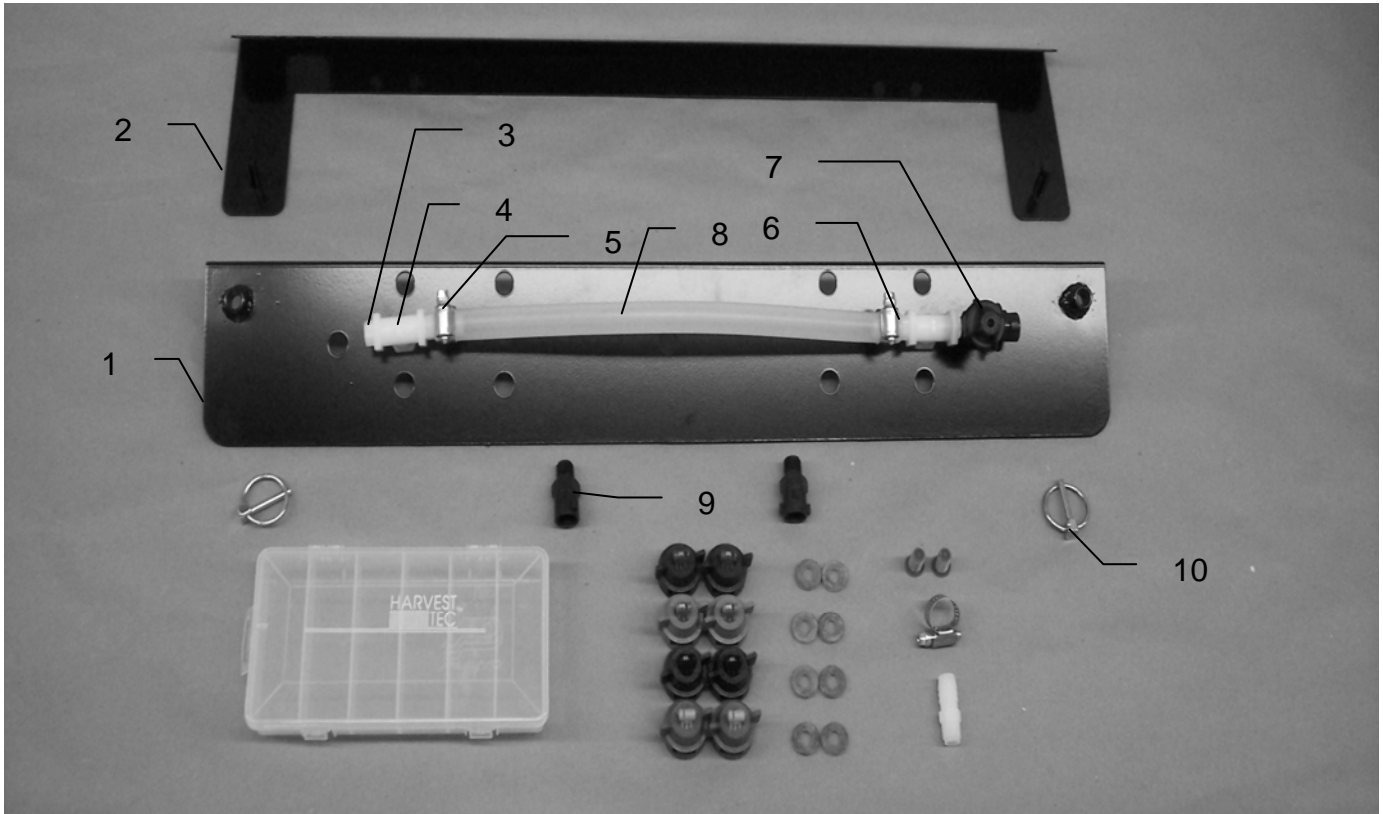

# HARVEST TEC MODEL 4495 INSTALLATION KIT FOR NEW HOLLAND 590 THROUGH BB, KRONE VFS 88MC AND VFS 128MC, AND CASE IH LBX & LB LARGE SQUARE BALERS

<u>Ref #</u>	<u>Description</u>	<u>Part #</u>	<u>Qty</u>	<u>Description</u>	<u>Part #</u>	<u>Qty</u>
1	Spray shield	001-4431	1	Tip Kit (Complete)	030-9007	1
2	Shield holder	001-4431B	1	<b>Tip Kit Includes:</b>		
3	Plug	003-F14	1	Plastic Box	008-9000	1
4	Tee	003-TT14	2	Orange cap (Orange Set)	004-1207J	2
5	Hose clamp	003-9003	3	Tip (Orange Set)	004-TT11001VP	2
6	Straight Fitting	003-A1412	3	Green cap (Green Set)	004-1207A	2
7	Check valve	004-1207V	1	Tip (Green Set)	004-TT110015VP	2
8	Hose	002-9001	1	Blue cap (Blue Set)	004-1207C	2
9	Nozzle body	004-4710	2	Tip (Blue Set)	004-TT11003VP	2
10	Lynch pin	008-4576	2	Brown Cap (Brown Set)	004-1207K	2
				Tip (Brown Set)	004-TT11005VP	2
				Washer	004-1207W	8
				Tip Strainer	004-1203-100	2