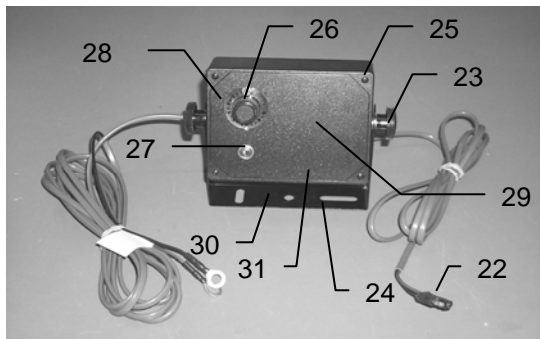

HARVEST TEC 55 GALLON APPLICATORS MODEL 440 BASE KIT PARTS LIST

Gauge Assembly for 440

Drain/Fill for 440

Electronic Control for 440

Parts Bag for 440

<u>Ref</u>	<u>Description</u>	<u>Part#</u>	<u>Qty</u>	<u>Ref</u>	<u>Description</u>	<u>Part#</u>	<u>Qty</u>
1	Tank	005-9203SQ	1	23	Control box knob	008-0923	2
2	Tank lid	005-9022G	1	24	U-bracket	001-2012E	1
3	Tank straps	001-4402	2	25	Control box case	006-2015A	1
4	Short strap base	001-4703CC	2	26	Speed control knob	006-2022A	1
NP	Long strap base	001-4703CD	2	27	Switch	006-2196	1
5	Tank fitting	005-9100	2	28	Speed control	006-2022	1
6	Tank saddle	001-4703C	1	29	Control box complete	030-0457	1
7	Pump	007-4120S	1	30	Crop eye plug	006-7500Z	1
8	Straight fitting	003-A3812	1	31	Relay	006-2191	1
9	Elbow	003-EL3812	1	32	Straight fitting	003-A3434	1
10	Elbow	003-EL1212	2	33	Ball valve	002-2200	1
11	Filter bowl assembly	002-4315	1	34	Valve holder	001-6702H	1
12	Filter holder	001-4703CH	1	35	Female coupler	002-2204A	1
13	Nipple	003-M1212	1	36	Male coupler	002-2205G	1
14	Ball valve	002-2212	1	37	Elbow	003-EL3434	1
15	Pump lead	006-4574	1	38	Jiffy clip	008-9010	3
16	Gauge	002-2208Z	1	39	Hose clamp	003-9004	2
17	Straight fitting	003-A1412	2	NP	#6 Hose clamp	003-9003	7
18	Tee	003-TT14	1	NP	Screen-80 mesh	002-4315B	1
19	Gauge bracket	001-4717	1	NP	Filter bowl only	002-4315F	1
20	Elbow	003-EL1412	1	NP	Filter bowl gasket	002-4315D	1
21	Door latch	001-4703CL	1	NP	Not Pictured		
22	Pump lead	006-4583	1				