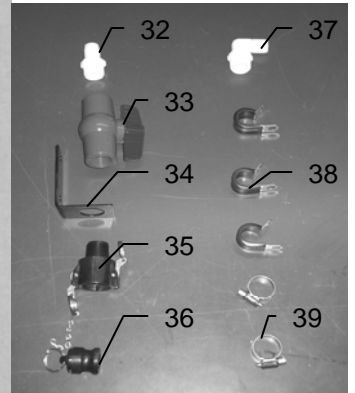

HARVEST TEC 55 GALLON APPLICATORS MODEL 440 BASE KIT PARTS LIST

Gauge Assembly for 440

Drain/Fill for 440

Electronic Control for 440

Parts Bag for 440

<u>Ref</u>	<u>Description</u>	<u>Part#</u>	<u>Qty</u>	<u>Ref</u>	<u>Description</u>	<u>Part#</u>	<u>Qty</u>
1	Tank	005-9203SQ	1	23	Control box knob	008-0923	2
2	Tank lid	005-9022G	1	24	U-bracket	001-2012E	1
3	Tank straps	001-4402	2	25	Control box case	006-2015A	1
4	Short strap base	001-4703CC	2	26	Speed control knob	006-2022A	1
NP	Long strap base	001-4703CD	2	27	Switch	006-2196	1
5	Tank fitting	005-9100	2	28	Speed control	006-2022	1
6	Tank saddle	001-4703C	1	29	Control box complete	030-0457	1
7	Pump	007-4120S	1	30	Crop eye plug	006-7500Z	1
8	Straight fitting	003-A3812	1	31	Relay	006-2191	1
9	Elbow	003-EL3812	1	32	Straight fitting	003-A3434	1
10	Elbow	003-EL1212	2	33	Ball valve	002-2200	1
11	Filter bowl assembly	002-4315	1	34	Valve holder	001-6702H	1
12	Filter holder	001-4703CH	1	35	Female coupler	002-2204A	1
13	Nipple	003-M1212	1	36	Male coupler	002-2205G	1
14	Ball valve	002-2212	1	37	Elbow	003-EL3434	1
15	Pump lead	006-4574	1	38	Jiffy clip	008-9010	3
16	Gauge	002-2208Z	1	39	Hose clamp	003-9004	2
17	Straight fitting	003-A1412	2	NP	#6 Hose clamp	003-9003	7
18	Tee	003-TT14	1	NP	Screen-80 mesh	002-4315B	1
19	Gauge bracket	001-4717	1	NP	Filter bowl only	002-4315F	1
20	Elbow	003-EL1412	1	NP	Filter bowl gasket	002-4315D	1
21	Door latch	001-4703CL	1	NP	Not Pictured		
22	Pump lead	006-4583	1				