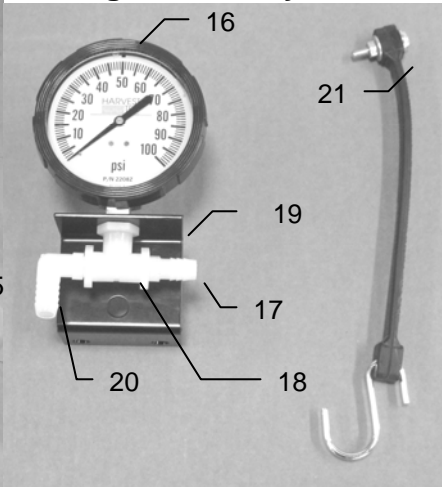

HARVEST TEC 55 GALLON APPLICATORS MODEL 440 BASE KIT PARTS LIST

Gauge Assembly for 440

Drain/Fill for 440

Electronic Control for 440

Parts Bag for 440

<u>Ref</u>	<u>Description</u>	<u>Part#</u>	<u>Qty</u>	<u>Ref</u>	<u>Description</u>	<u>Part#</u>	<u>Qty</u>
1	Tank	005-9203SQ	1	23	Control box knob	008-0923	2
2	Tank lid	005-9022G	1	24	U-bracket	001-2012E	1
3	Tank straps	001-4402	2	25	Control box case	006-2015A	1
4	Short strap base	001-4703CC	2	26	Speed control knob	006-2022A	1
NP	Long strap base	001-4703CD	2	27	Switch	006-2196	1
5	Tank fitting	005-9100	2	28	Speed control	006-2022	1
6	Tank saddle	001-4703C	1	29	Control box complete	030-0457	1
7	Pump	007-4120S	1	30	Crop eye plug	006-7500Z	1
8	Straight fitting	003-A3812	1	31	Relay	006-2191	1
9	Elbow	003-EL3812	1	32	Straight fitting	003-A3434	1
10	Elbow	003-EL1212	2	33	Ball valve	002-2200	1
11	Filter bowl assembly	002-4315	1	34	Valve holder	001-6702H	1
12	Filter holder	001-4703CH	1	35	Female coupler	002-2204A	1
13	Nipple	003-M1212	1	36	Male coupler	002-2205G	1
14	Ball valve	002-2212	1	37	Elbow	003-EL3434	1
15	Pump lead	006-4574	1	38	Jiffy clip	008-9010	3
16	Gauge	002-2208Z	1	39	Hose clamp	003-9004	2
17	Straight fitting	003-A1412	2	NP	#6 Hose clamp	003-9003	7
18	Tee	003-TT14	1	NP	Screen-80 mesh	002-4315B	1
19	Gauge bracket	001-4717	1	NP	Filter bowl only	002-4315F	1
20	Elbow	003-EL1412	1	NP	Filter bowl gasket	002-4315D	1
21	Door latch	001-4703CL	1	NP	Not Pictured		
22	Pump lead	006-4583	1				