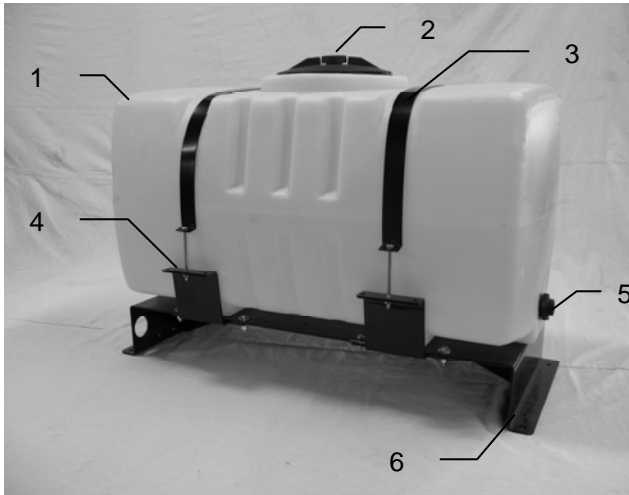

HARVEST TEC 55 GALLON APPLICATORS MODEL 440 BASE KIT PARTS LIST

Gauge Assembly for 440

Drain/Fill for 440

Electronic Control for 440

Parts Bag for 440

<u>Ref</u>	<u>Description</u>	<u>Part#</u>	<u>Qty</u>	<u>Ref</u>	<u>Description</u>	<u>Part#</u>	<u>Qty</u>
1	Tank	005-9203SQ	1	23	Control box knob	008-0923	2
2	Tank lid	005-9022G	1	24	U-bracket	001-2012E	1
3	Tank straps	001-4402	2	25	Control box case	006-2015A	1
4	Short strap base	001-4703CC	2	26	Speed control knob	006-2022A	1
NP	Long strap base	001-4703CD	2	27	Switch	006-2196	1
5	Tank fitting	005-9100	2	28	Speed control	006-2022	1
6	Tank saddle	001-4703C	1	29	Control box complete	030-0457	1
7	Pump	007-4120S	1	30	Crop eye plug	006-7500Z	1
8	Straight fitting	003-A3812	1	31	Relay	006-2191	1
9	Elbow	003-EL3812	1	32	Straight fitting	003-A3434	1
10	Elbow	003-EL1212	2	33	Ball valve	002-2200	1
11	Filter bowl assembly	002-4315	1	34	Valve holder	001-6702H	1
12	Filter holder	001-4703CH	1	35	Female coupler	002-2204A	1
13	Nipple	003-M1212	1	36	Male coupler	002-2205G	1
14	Ball valve	002-2212	1	37	Elbow	003-EL3434	1
15	Pump lead	006-4574	1	38	Jiffy clip	008-9010	3
16	Gauge	002-2208Z	1	39	Hose clamp	003-9004	2
17	Straight fitting	003-A1412	2	NP	#6 Hose clamp	003-9003	7
18	Tee	003-TT14	1	NP	Screen-80 mesh	002-4315B	1
19	Gauge bracket	001-4717	1	NP	Filter bowl only	002-4315F	1
20	Elbow	003-EL1412	1	NP	Filter bowl gasket	002-4315D	1
21	Door latch	001-4703CL	1	NP	Not Pictured		
22	Pump lead	006-4583	1				