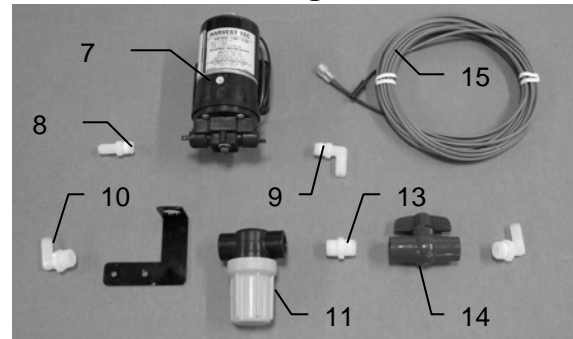

HARVEST TEC 55 GALLON APPLICATORS MODEL 440 BASE KIT PARTS LIST

Gauge Assembly for 440

Drain/Fill for 440

Electronic Control for 440

Parts Bag for 440

<u>Ref</u>	<u>Description</u>	<u>Part#</u>	<u>Qty</u>	<u>Ref</u>	<u>Description</u>	<u>Part#</u>	<u>Qty</u>
1	Tank	005-9203SQ	1	23	Control box knob	008-0923	2
2	Tank lid	005-9022G	1	24	U-bracket	001-2012E	1
3	Tank straps	001-4402	2	25	Control box case	006-2015A	1
4	Short strap base	001-4703CC	2	26	Speed control knob	006-2022A	1
NP	Long strap base	001-4703CD	2	27	Switch	006-2196	1
5	Tank fitting	005-9100	2	28	Speed control	006-2022	1
6	Tank saddle	001-4703C	1	29	Control box complete	030-0457	1
7	Pump	007-4120S	1	30	Crop eye plug	006-7500Z	1
8	Straight fitting	003-A3812	1	31	Relay	006-2191	1
9	Elbow	003-EL3812	1	32	Straight fitting	003-A3434	1
10	Elbow	003-EL1212	2	33	Ball valve	002-2200	1
11	Filter bowl assembly	002-4315	1	34	Valve holder	001-6702H	1
12	Filter holder	001-4703CH	1	35	Female coupler	002-2204A	1
13	Nipple	003-M1212	1	36	Male coupler	002-2205G	1
14	Ball valve	002-2212	1	37	Elbow	003-EL3434	1
15	Pump lead	006-4574	1	38	Jiffy clip	008-9010	3
16	Gauge	002-2208Z	1	39	Hose clamp	003-9004	2
17	Straight fitting	003-A1412	2	NP	#6 Hose clamp	003-9003	7
18	Tee	003-TT14	1	NP	Screen-80 mesh	002-4315B	1
19	Gauge bracket	001-4717	1	NP	Filter bowl only	002-4315F	1
20	Elbow	003-EL1412	1	NP	Filter bowl gasket	002-4315D	1
21	Door latch	001-4703CL	1	NP	Not Pictured		
22	Pump lead	006-4583	1				